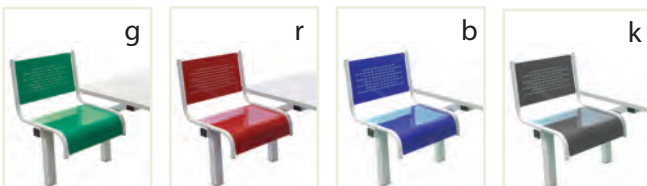

Ideal for school canteen areas.

Bench seats fit underneath canteen table for easy cleaning.

Powder coated steel frames finished in silver.

Table height: 750mm, Bench height: 470mm

COLOUR OPTIONS

Please add corresponding letters to the end of the code.

MFC table tops come in a light grey, with pvc edging for extra strength and protection.

Powder coated frames in light grey as standard. Seats available in green, red, blue and dark grey. Any RAL colour available to suit corporate colours, £POA.

Overall Height 790mm, table height 710mm, seat height 425mm.

Colour options

Please add corresponding letters to the end of the code.

Table Top: 1580mm x 600mm

6 Seater

Size H.W. L mm	Description	Code	Price
790.1755.1600	Single Entry	B6SPFAST6SE	
790.1755.1600	Double Entry	B6SPFAST6DE	

Table Top: 535mm x 600mm

2 Seater

Size H.W. L mm	Code
790.1755.570	B6SPFAST2SE

Table Top: 1070mm x 600mm

4 Seater

Size H.W. L mm	Code
790.1755.1100	SingleEntry B6SPFAST4SE
790.1755.1100	Double Entry B6SPFAST4DE