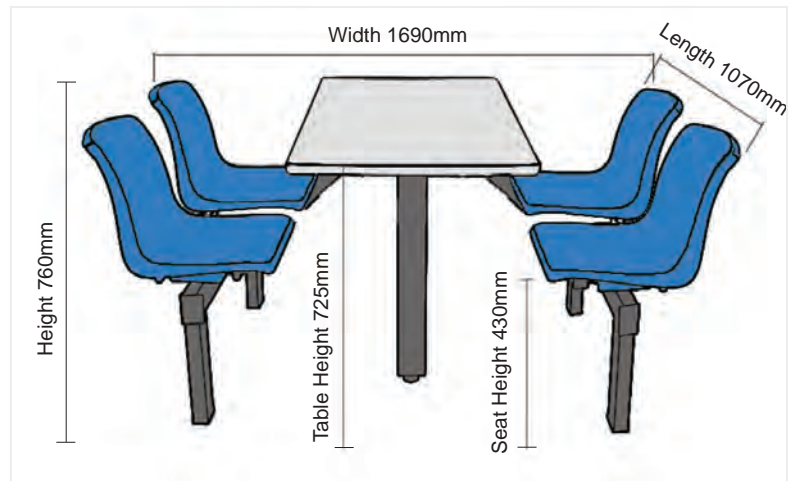

Canteen furniture

Colour options

Please add corresponding letters to the end of the code

* 5 Day delivery on Blue seats only.

Table Top: 535mm x 600mm

2 Seat Single Entry

Size H.W. L	Code
725. 1690. 530	B6FASTFD2SE

Table Top: 1070mm x 600mm

4 Seat Double Entry

Size H.W. L	Code
725. 1690. 1070	B6FASTFD4DE

Table Top: 1070mm x 600mm

4 Seat Single Entry

Size H.W. L	Code
725. 1690. 1070	B6FASTFD4SE

Table Top: 1580mm x 600mm

6 Seat Double Entry

Size H.W. L	Code
725. 1690. 1580	B6FASTFD6DE

Table Top: 1580mm x 600mm

6 Seat Single Entry

Size H.W. L	Code
725. 1690. 1580	B6FASTFD6SE

Provide economical seating for vending, refreshment and rest areas. Simplify cleaning of dining areas, with clear access to floor. Maintain planned layout, eliminate furniture movement. Modular units combine tables and seats in a wide range of seating arrangements enabling you to design your own layout. One piece moulded polypropylene seats available in blue, are easy to clean.

Overall Height 790mm, table height 710mm, seat height 425mm.

Colour options

Please add corresponding letters to the end of the code.

Table Top: 1580mm x 600mm

6 Seater

Size H.W. L mm	Description	Code	Price
790.1755.1600	Single Entry	B6SPFAST6SE	
790.1755.1600	Double Entry	B6SPFAST6DE	